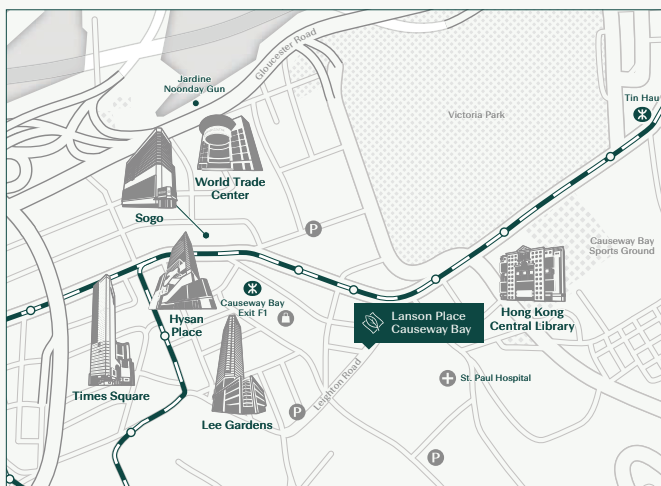

* For selected room types only * For suites only

Your Place to Explore

Conveniently located, Lanson Place Causeway Bay offers easy access to all the major central business districts and commercial hubs on the island.

Hong Kong International Airport

- Limousine & MPV
50 mins
- Airport Express
30 mins

Taxi
50 mins

Lo Wu

MTR
60 mins

Taxi
40 mins

LANSON PLACE
CAUSEWAY BAY
HONG KONG

Your Place to Flourish